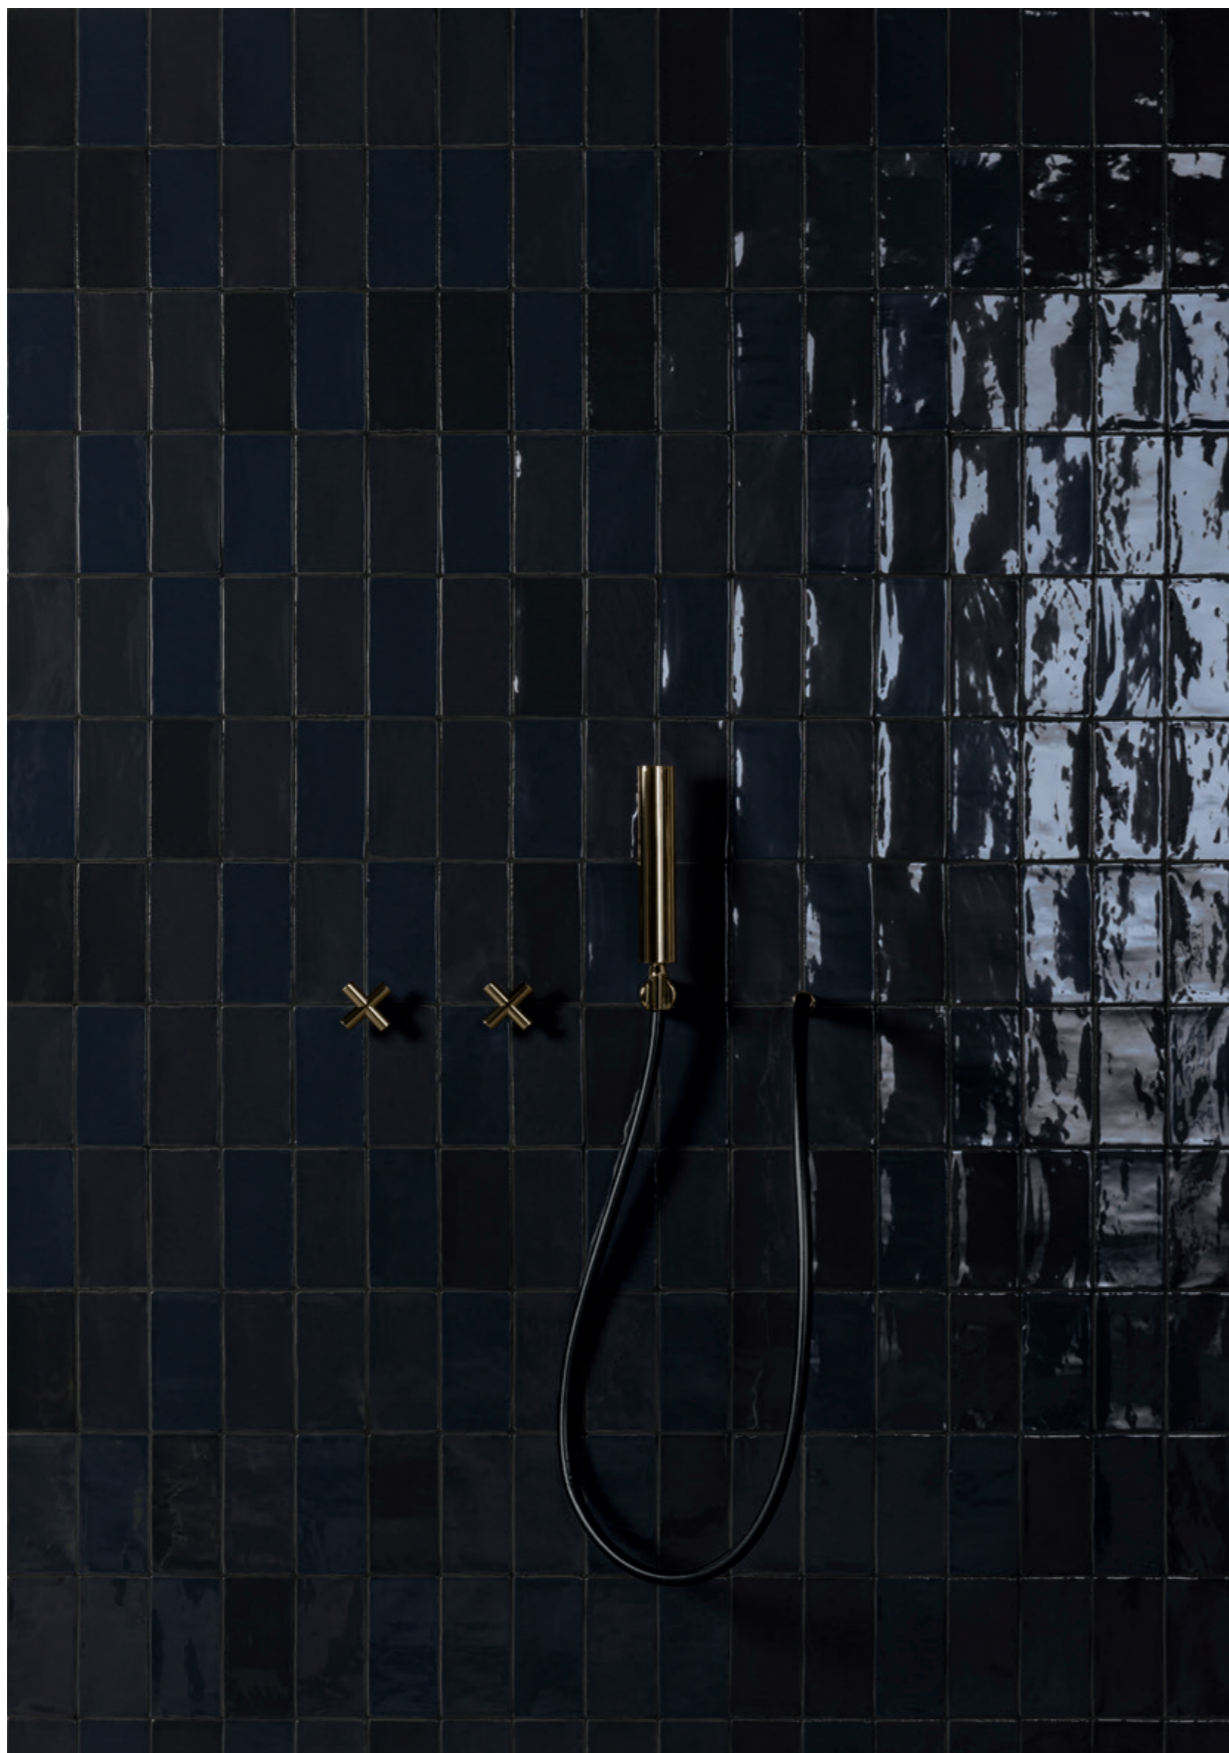

↑ Hops Lux Nero