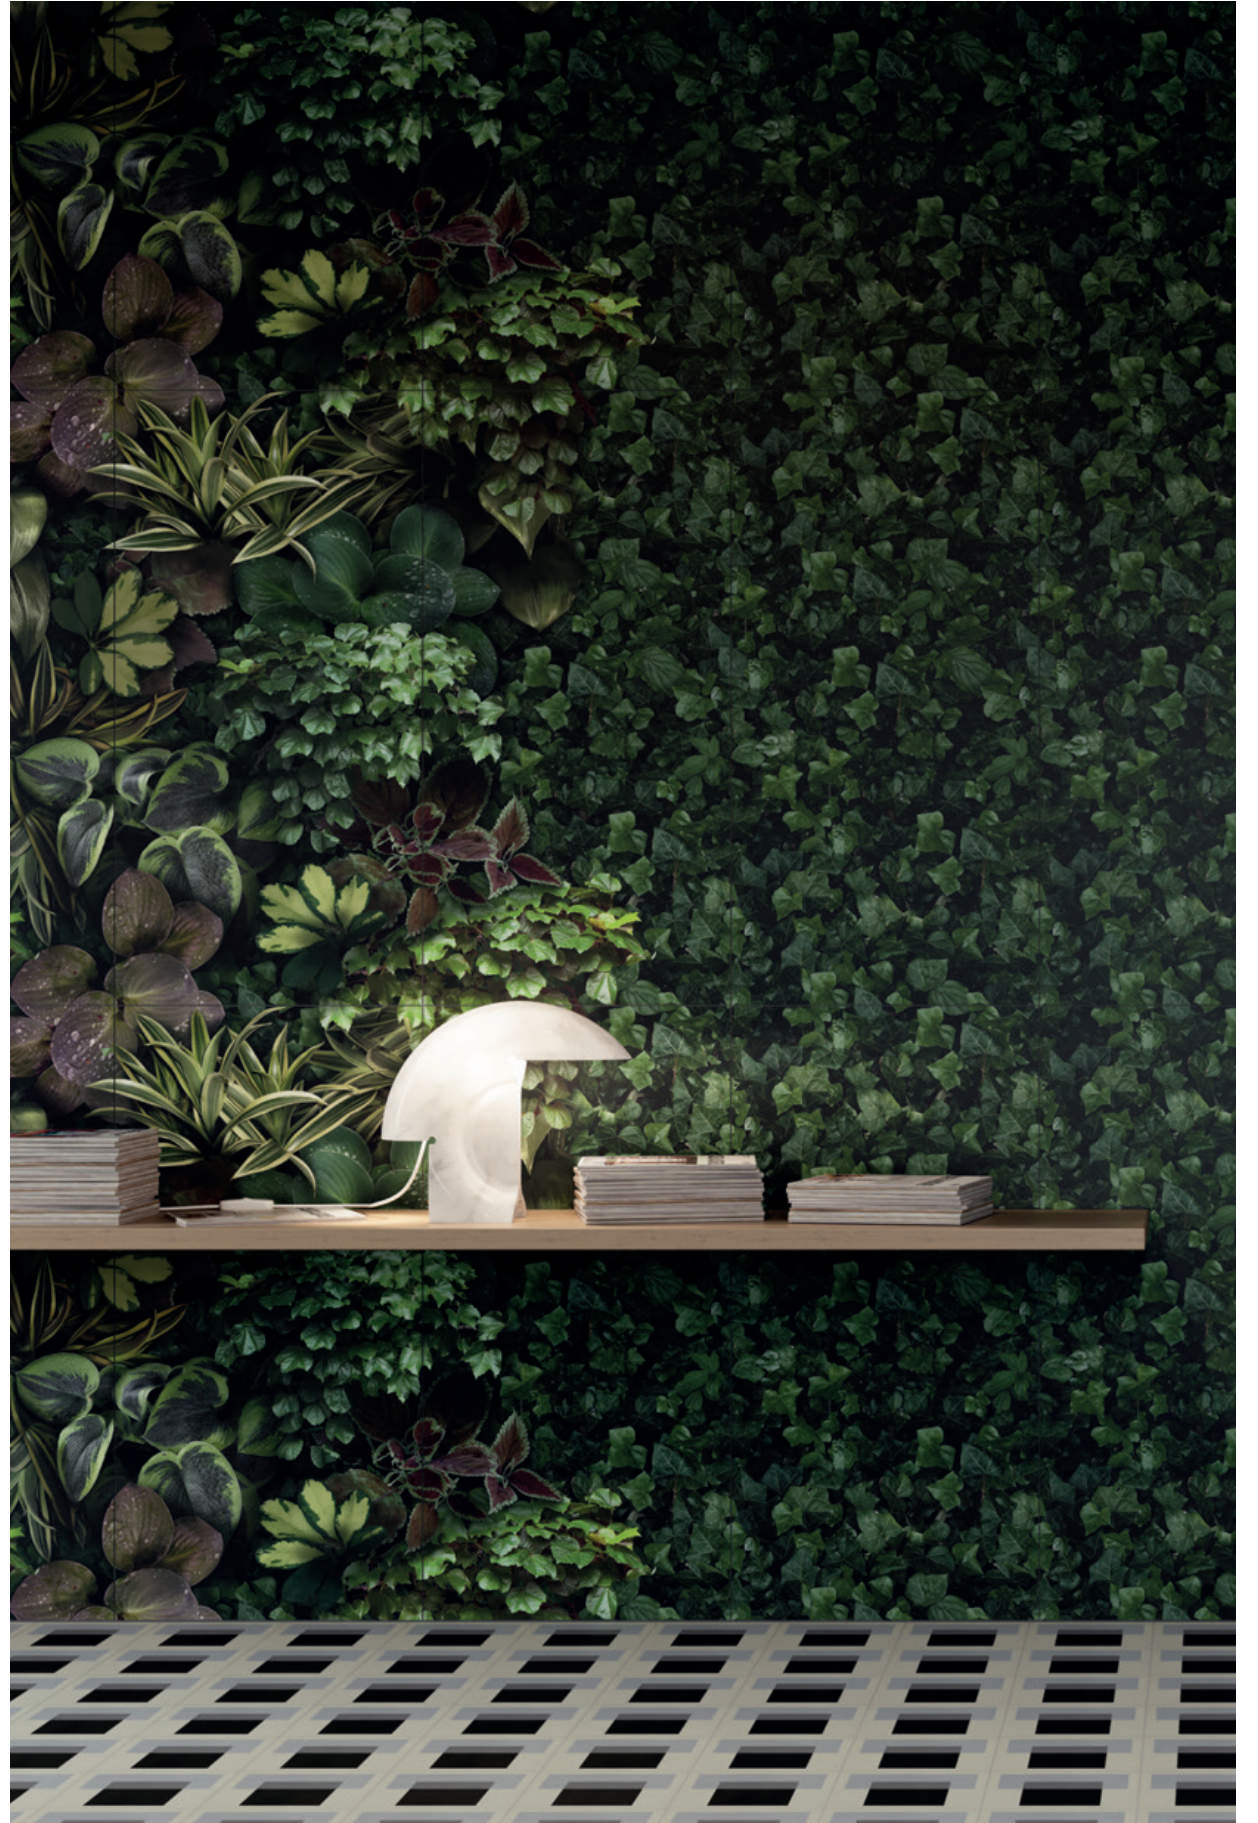

Wall Paper41 Pro Jane B / C / D / E 50x100 20"x40" - Floor Futura T Blue 15x15 6"x6"