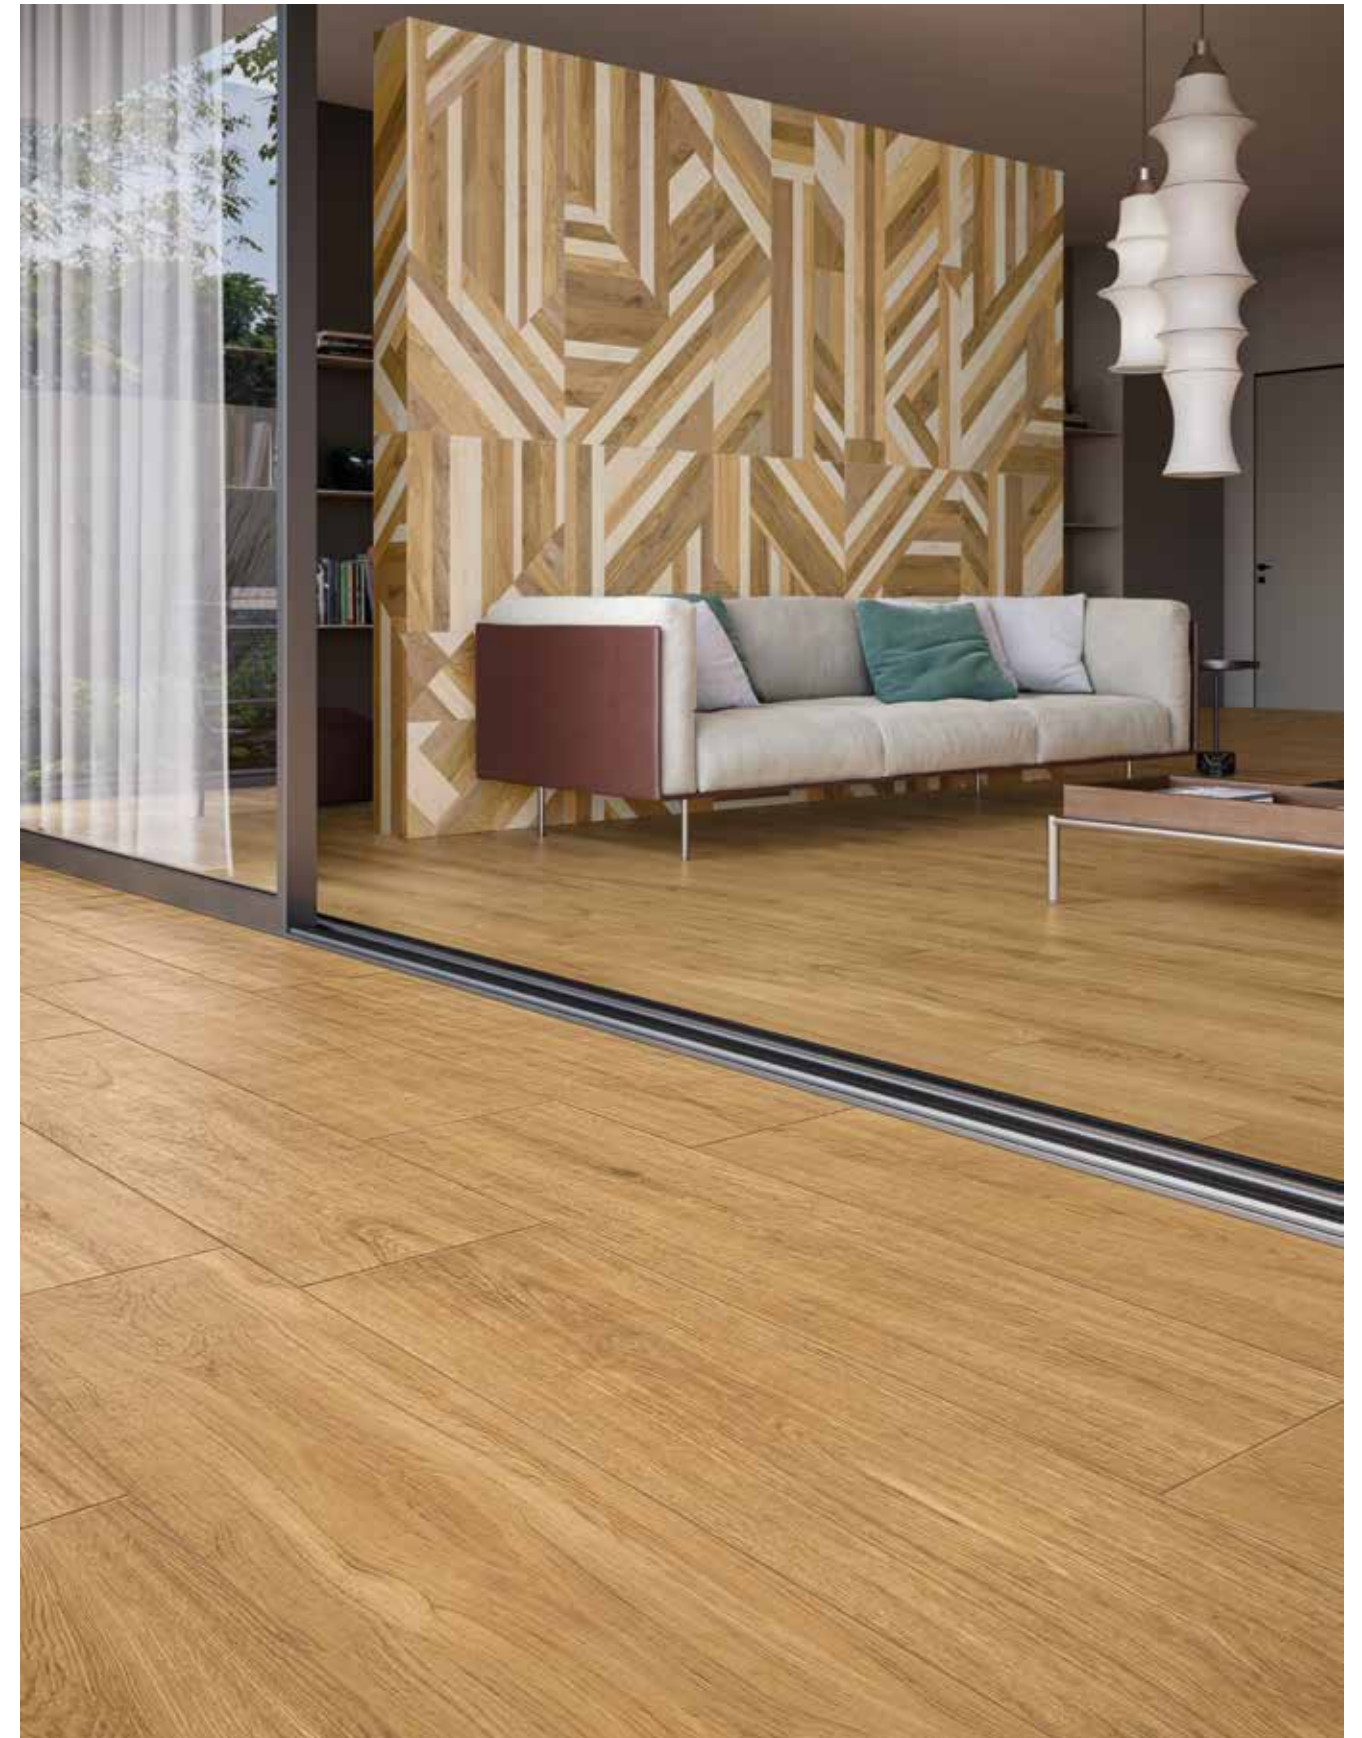

honey

*La tonalità miele fluisce tra le venature per addolcire ogni superficie e atmosfera.
Soffice e piacevole, libera da vincoli di abbinamento, dona intimità ed equilibrio agli spazi domestici. /
This sweet tone flows between the wood-like veins to warm any surface and atmosphere.
Soft and pleasant, free from matching bonds, it gives intimacy and balance to domestic spaces.*

20x120 (8"x48") -
LINEO ROW 60x120 (24"x48")