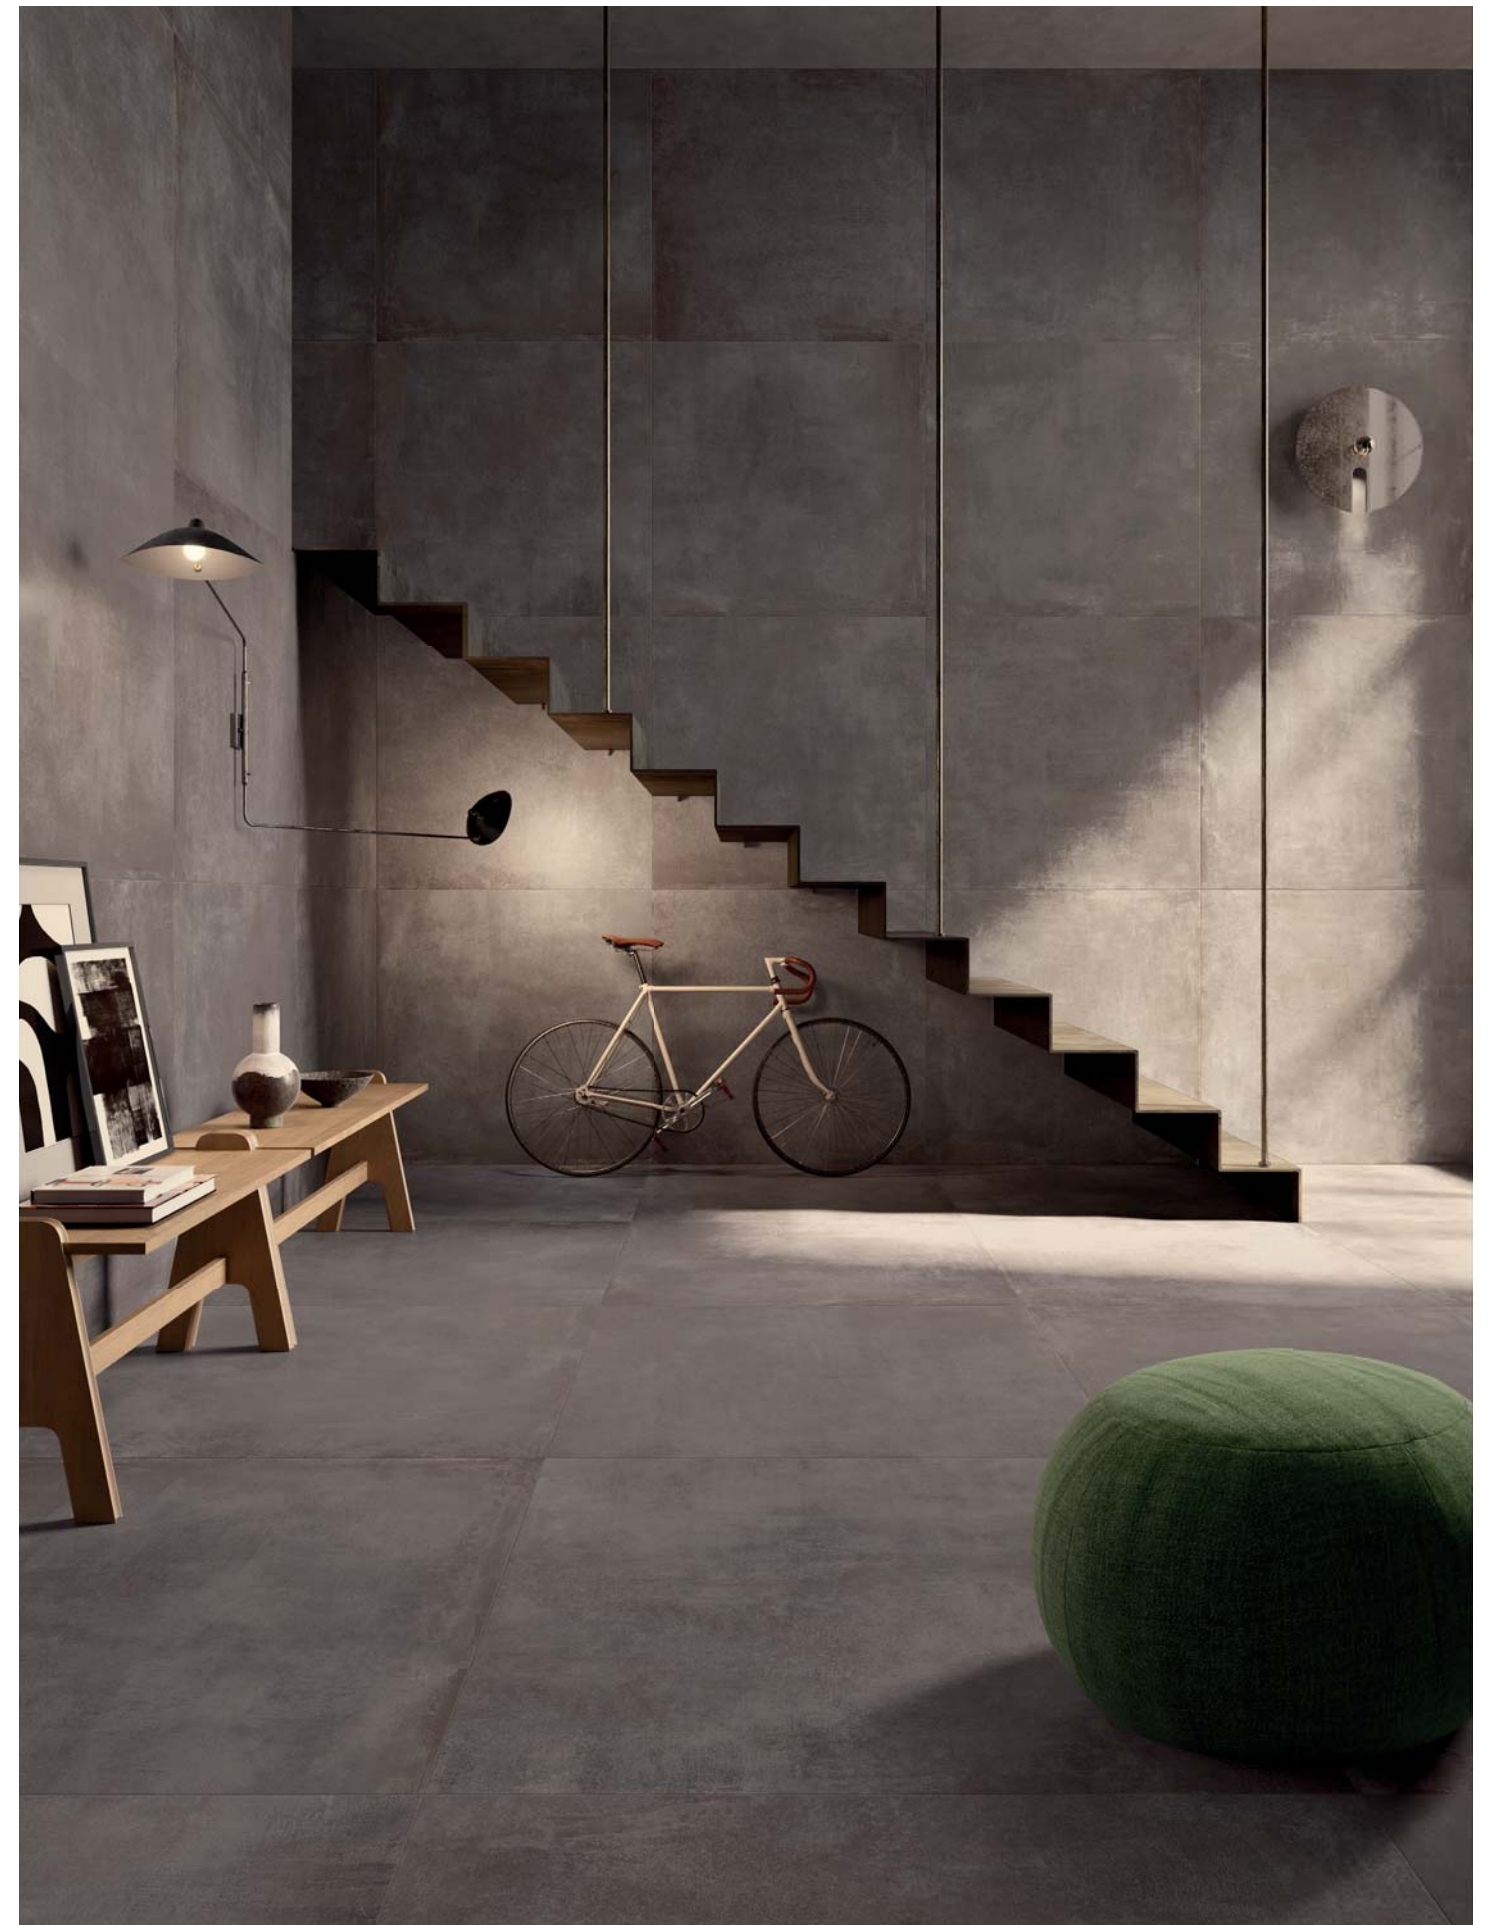

taupe

Taupe è l'eleganza di un cielo al crepuscolo, dove pennellate violacee si mescolano a sfumature di intensità intermedia. È una tonalità rugginosa, raffinata e dalla forte personalità urbana, ideale per creare spazi al contempo accoglienti ed esclusivi. / Taupe is the elegance of a twilight sky, where purple brush strokes mingle with shades of intermediate intensity. It is a rusty, refined shade with a strong urban personality, ideal for creating spaces that are both cozy and exclusive.

120x120 (48"x48")

noord taupe