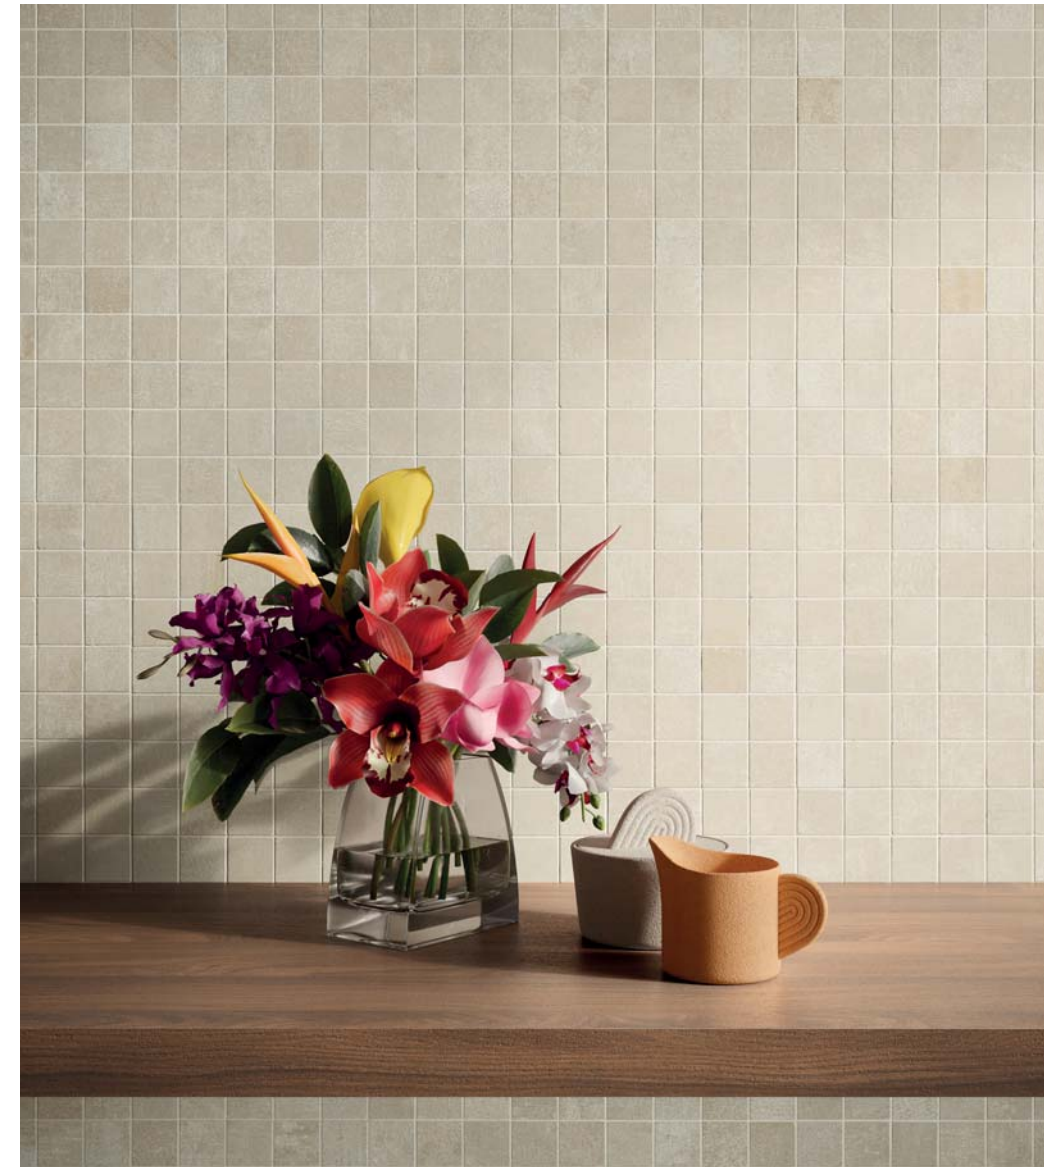

MOSAICO 30x30 (12"x12")

120x120 (48"x48")